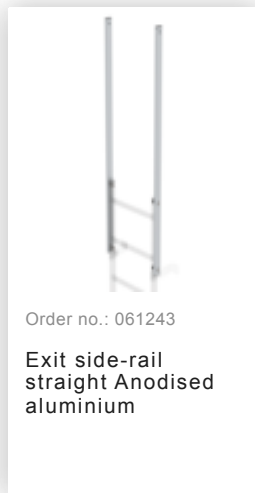

Order no.: 500230

**Multiple-flight vertical
ladder with back
protection (emergency
ladder) anodised
aluminium 12.12m**

Accessories for the product family

Order no.: 061235
Back protection hoop strut, 3,000mm long Anodised aluminium

Order no.: 061963
Back protection hoop offset design Anodised aluminium

Order no.: 063961
Transfer platform between ladder sections, Ø 700 mm Galvanised steel

Order no.: 061236
Vertical ladder connector 200 mm Cast aluminium

Order no.: 068239
Connecting brace Stainless steel

Order no.: 063257
Wall anchor U-bracket, rigid Wall clearance 150 mm

Order no.: 063259
Wall anchor U-bracket, rigid Wall clearance 200 mm

Order no.: 063263
Wall anchor U-bracket, adjustable, 165–205 mm, galvanised steel 165–205 mm, galvanised steel