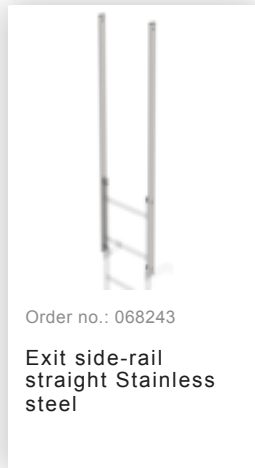

Order no.: 530230

**Multiple-flight vertical  
ladder with back  
protection (emergency  
ladder) stainless steel  
12.12m**

### Accessories for the product family

Order no.: 068235

Back protection  
hoop strut,  
3,000mm long  
Stainless steel

Order no.: 068963

Back protection  
hoop offset design  
Stainless steel V2A

Order no.: 068961

Transfer platform  
between ladder  
sections, Ø 700 mm  
V2A stainless steel

Order no.: 068236

Vertical ladder  
connector 200 mm  
Edelstahl

Order no.: 019126

Shaft ladder, V4A  
stainless steel  
470mm