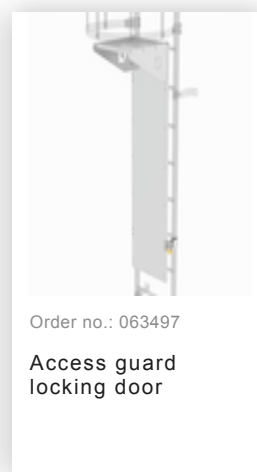

Order no.: 520100

Single-flight vertical  
ladder with back  
protection galvanised  
steel 5.96m

### Accessories for the product family

Order no.: 063502

Safety doors without fall protection rail  
Version from 01-2010

Order no.: 063500

Safety barrier Bare aluminium

Order no.: 062966

Exit step bright aluminium  
Clearance 100 mm

Order no.: 062967

Exit step bright aluminium 150 mm clearance

Order no.: 062968

Exit step bright aluminium  
Clearance 200 mm

Order no.: 060942  
**Base platform 800 x 800 mm**

Order no.: 060950  
**Base platform 1,000 x 1,000 mm**