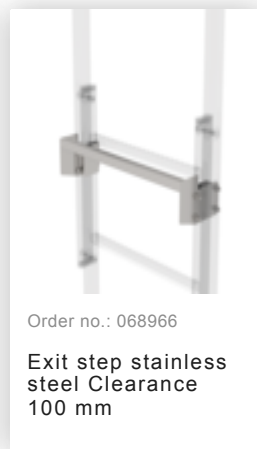

Order no.: 520100

Single-flight vertical  
ladder with back  
protection galvanised  
steel 5.96m

### Accessories for the product family

Order no.: 063502

Safety doors without fall protection rail  
Version from 01-2010

Order no.: 063500

Safety barrier Bare aluminium

Order no.: 062966

Exit step bright aluminium  
Clearance 100 mm

Order no.: 062967

Exit step bright aluminium 150 mm clearance

Order no.: 062968

Exit step bright aluminium  
Clearance 200 mm

Order no.: 060942  
**Base platform 800 x 800 mm**

Order no.: 060950  
**Base platform 1,000 x 1,000 mm**