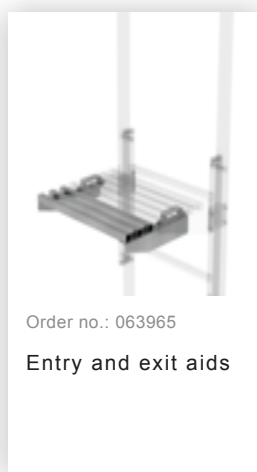

Order no.: 520100

Single-flight vertical  
ladder with back  
protection galvanised  
steel 5.96m

### Accessories for the product family

Order no.: 063502

Safety doors without fall protection rail  
Version from 01-2010

Order no.: 063500

Safety barrier Bare aluminium

Order no.: 062966

Exit step bright aluminium  
Clearance 100 mm

Order no.: 062967

Exit step bright aluminium 150 mm clearance

Order no.: 062968

Exit step bright aluminium  
Clearance 200 mm

Order no.: 060942  
**Base platform 800 x 800 mm**

Order no.: 060950  
**Base platform 1,000 x 1,000 mm**