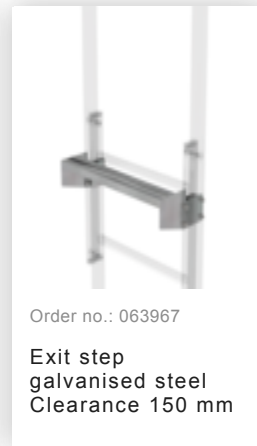

Order no.: 520100

Single-flight vertical  
ladder with back  
protection galvanised  
steel 5.96m

### Accessories for the product family

Order no.: 063502

Safety doors without fall protection rail  
Version from 01-2010

Order no.: 063500

Safety barrier Bare aluminium

Order no.: 062966

Exit step bright aluminium  
Clearance 100 mm

Order no.: 062967

Exit step bright aluminium 150 mm clearance

Order no.: 062968

Exit step bright aluminium  
Clearance 200 mm

Order no.: 060942  
**Base platform 800 x 800 mm**

Order no.: 060950  
**Base platform 1,000 x 1,000 mm**