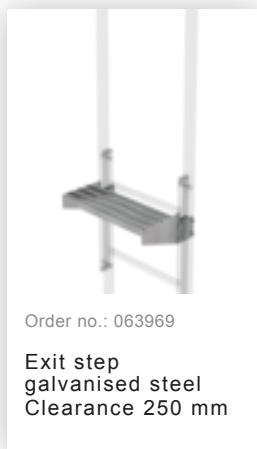

Order no.: 520100

Single-flight vertical  
ladder with back  
protection galvanised  
steel 5.96m

### Accessories for the product family

Order no.: 063502

Safety doors without fall protection rail  
Version from 01-2010

Order no.: 063500

Safety barrier Bare aluminium

Order no.: 062966

Exit step bright aluminium  
Clearance 100 mm

Order no.: 062967

Exit step bright aluminium 150 mm clearance

Order no.: 062968

Exit step bright aluminium  
Clearance 200 mm

Order no.: 060942  
**Base platform 800 x 800 mm**

Order no.: 060950  
**Base platform 1,000 x 1,000 mm**