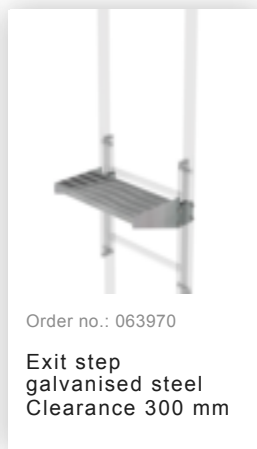

Order no.: 520100

Single-flight vertical  
ladder with back  
protection galvanised  
steel 5.96m

### Accessories for the product family

Order no.: 063502

Safety doors without fall protection rail  
Version from 01-2010

Order no.: 063500

Safety barrier Bare aluminium

Order no.: 062966

Exit step bright aluminium  
Clearance 100 mm

Order no.: 062967

Exit step bright aluminium 150 mm clearance

Order no.: 062968

Exit step bright aluminium  
Clearance 200 mm

Order no.: 060942  
**Base platform 800 x 800 mm**

Order no.: 060950  
**Base platform 1,000 x 1,000 mm**