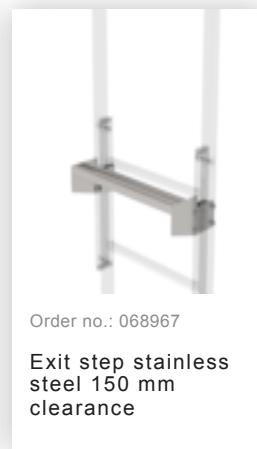

Order no.: 520100

Single-flight vertical  
ladder with back  
protection galvanised  
steel 5.96m

### Accessories for the product family

Order no.: 063502

Safety doors without fall protection rail  
Version from 01-2010

Order no.: 063500

Safety barrier Bare aluminium

Order no.: 062966

Exit step bright aluminium  
Clearance 100 mm

Order no.: 062967

Exit step bright aluminium 150 mm clearance

Order no.: 062968

Exit step bright aluminium  
Clearance 200 mm

Order no.: 060942  
**Base platform 800 x 800 mm**

Order no.: 060950  
**Base platform 1,000 x 1,000 mm**