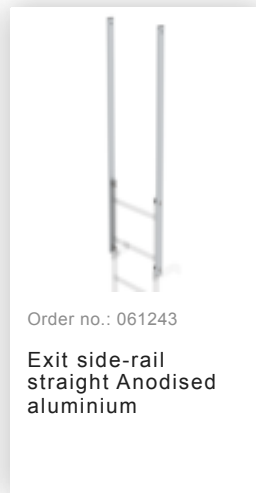

Order no.: 500130

**Multiple-flight vertical
ladder with back
protection (construction)
anodised aluminium
11.84m**

Accessories for the product family

Order no.: 061235

Back protection hoop strut, 3,000mm long Anodised aluminium

Order no.: 061963

Back protection hoop offset design Anodised aluminium

Order no.: 063961

Transfer platform between ladder sections, Ø 700 mm Galvanised steel

Order no.: 061236

Vertical ladder connector 200 mm Cast aluminium