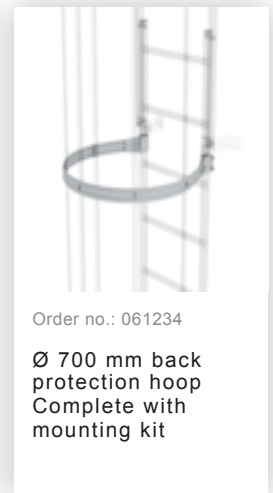

Order no.: 500130

**Multiple-flight vertical
ladder with back
protection (construction)
anodised aluminium
11.84m**

Accessories for the product family

Order no.: 061235

Back protection hoop strut, 3,000mm long Anodised aluminium

Order no.: 061963

Back protection hoop offset design Anodised aluminium

Order no.: 063961

Transfer platform between ladder sections, Ø 700 mm Galvanised steel

Order no.: 061236

Vertical ladder connector 200 mm Cast aluminium