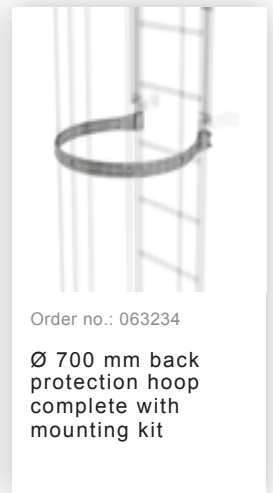

Order no.: 520130

**Multiple-flight vertical
ladder with back
protection (construction)
galvanised steel 11.84m**

Accessories for the product family

Order no.: 063235

Back protection
hoop strut,
3,000mm long
Galvanised steel

Order no.: 063963

Back protection
hoop offset design
Galvanised steel

Order no.: 063961

Transfer platform
between ladder
sections, Ø 700 mm
Galvanised steel

Order no.: 061236

Vertical ladder
connector 200 mm
Cast aluminium

Order no.: 019118

Perforated rung,
bright steel 470 mm

Order no.: 068239

Connecting brace
Stainless steel

Order no.: 063257

Wall anchor U-
bracket, rigid Wall
clearance 150 mm

Order no.: 063259

Wall anchor U-
bracket, rigid Wall
clearance 200 mm