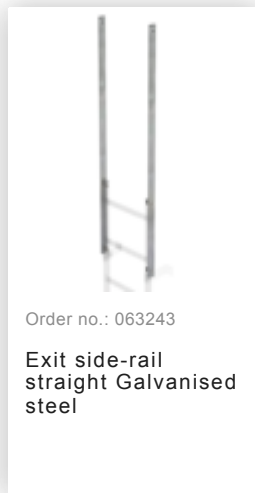

Order no.: 520130

**Multiple-flight vertical
ladder with back
protection (construction)
galvanised steel 11.84m**

Accessories for the product family

Order no.: 063235

Back protection
hoop strut,
3,000mm long
Galvanised steel

Order no.: 063963

Back protection
hoop offset design
Galvanised steel

Order no.: 063961

Transfer platform
between ladder
sections, Ø 700 mm
Galvanised steel

Order no.: 061236

Vertical ladder
connector 200 mm
Cast aluminium

Order no.: 019118

Perforated rung,
bright steel 470 mm

Order no.: 068239

Connecting brace
Stainless steel

Order no.: 063257

Wall anchor U-
bracket, rigid Wall
clearance 150 mm

Order no.: 063259

Wall anchor U-
bracket, rigid Wall
clearance 200 mm

Order no.: 063263

Wall anchor U-
bracket, adjustable,
165–205 mm,
galvanised steel
165–205 mm,
galvanised steel

Order no.: 063260

Wall anchor U-
bracket, adjustable,
200–275 mm,
galvanised steel
200–275 mm,
galvanised steel