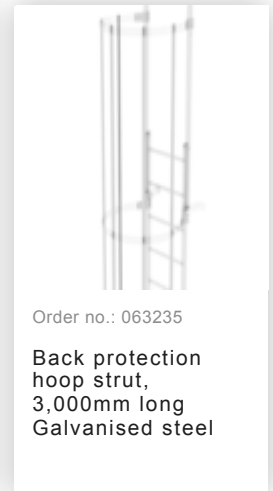

Order no.: 520231

**Multiple-flight vertical
ladder with back
protection (machinery)
galvanised steel 12.12m**

Accessories for the product family

Order no.: 063963

Back protection
hoop offset design
Galvanised steel

Order no.: 063961

Transfer platform
between ladder
sections, Ø 700 mm
Galvanised steel

Order no.: 061236

Vertical ladder
connector 200 mm
Cast aluminium

Order no.: 063274

Safety strut for
offset version
Galvanised steel

Order no.: 019118

Perforated rung,
bright steel 470 mm

Order no.: 068239

Connecting brace
Stainless steel

Order no.: 063257

Wall anchor U-
bracket, rigid Wall
clearance 150 mm

Order no.: 063259

Wall anchor U-
bracket, rigid Wall
clearance 200 mm

Order no.: 063263

Wall anchor U-
bracket, adjustable,
165–205 mm,
galvanised steel
165–205 mm,
galvanised steel

Order no.: 063260

Wall anchor U-
bracket, adjustable,
200–275 mm,
galvanised steel
200–275 mm,
galvanised steel