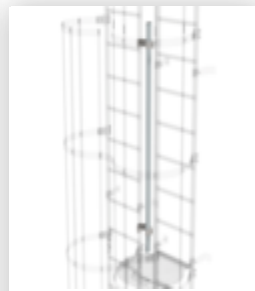

Order no.: 520231

**Multiple-flight vertical
ladder with back
protection (machinery)
galvanised steel 12.12m**

Accessories for the product family

Order no.: 063963

Back protection
hoop offset design
Galvanised steel

Order no.: 063961

Transfer platform
between ladder
sections, Ø 700 mm
Galvanised steel

Order no.: 061236

Vertical ladder
connector 200 mm
Cast aluminium

Order no.: 063274

Safety strut for
offset version
Galvanised steel

Order no.: 019118

Perforated rung,
bright steel 470 mm

Order no.: 068239

Connecting brace
Stainless steel

Order no.: 063257

Wall anchor U-
bracket, rigid Wall
clearance 150 mm

Order no.: 063259

Wall anchor U-
bracket, rigid Wall
clearance 200 mm