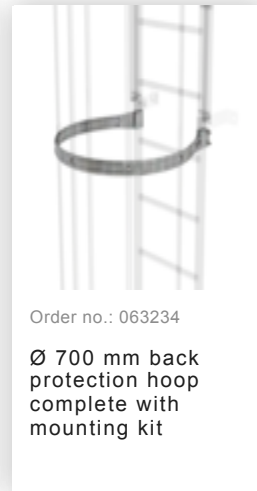

Order no.: 520231

**Multiple-flight vertical
ladder with back
protection (machinery)
galvanised steel 12.12m**

Accessories for the product family

Order no.: 063963

Back protection
hoop offset design
Galvanised steel

Order no.: 063961

Transfer platform
between ladder
sections, Ø 700 mm
Galvanised steel

Order no.: 061236

Vertical ladder
connector 200 mm
Cast aluminium

Order no.: 063274

Safety strut for
offset version
Galvanised steel

Order no.: 019118

Perforated rung,
bright steel 470 mm

Order no.: 068239

Connecting brace
Stainless steel

Order no.: 063257

Wall anchor U-
bracket, rigid Wall
clearance 150 mm

Order no.: 063259

Wall anchor U-
bracket, rigid Wall
clearance 200 mm