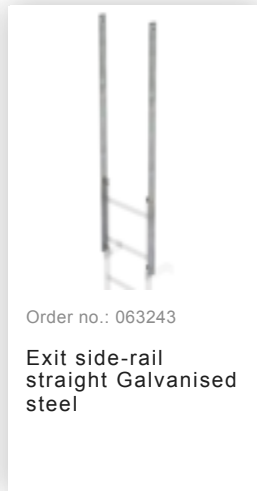

Order no.: 520231

**Multiple-flight vertical
ladder with back
protection (machinery)
galvanised steel 12.12m**

Accessories for the product family

Order no.: 063963

Back protection
hoop offset design
Galvanised steel

Order no.: 063961

Transfer platform
between ladder
sections, Ø 700 mm
Galvanised steel

Order no.: 061236

Vertical ladder
connector 200 mm
Cast aluminium

Order no.: 063274

Safety strut for
offset version
Galvanised steel

Order no.: 019118

Perforated rung,
bright steel 470 mm

Order no.: 068239

Connecting brace
Stainless steel

Order no.: 063257

Wall anchor U-
bracket, rigid Wall
clearance 150 mm

Order no.: 063259

Wall anchor U-
bracket, rigid Wall
clearance 200 mm

Order no.: 063263

Wall anchor U-
bracket, adjustable,
165–205 mm,
galvanised steel
165–205 mm,
galvanised steel

Order no.: 063260

Wall anchor U-
bracket, adjustable,
200–275 mm,
galvanised steel
200–275 mm,
galvanised steel