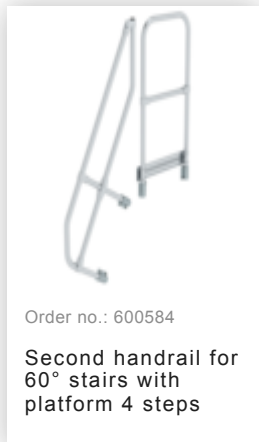

Order no.: 600404

Stairs with 60° platform,
step width 1,000 mm 4
steps Grooved aluminium

Accessories for this product

Accessories for the product family

Order no.: 600102

Triangular console
Step width 1000mm

Order no.: 650105

Railing front side
Platform width/step
width 1,000 mm

Order no.: 690925

Foot bracket for
floor-mounted
installation 1 pcs.

Order no.: 019176

Inventory sticker

Order no.: 019175

Inspection sticker
40 x 40 mm