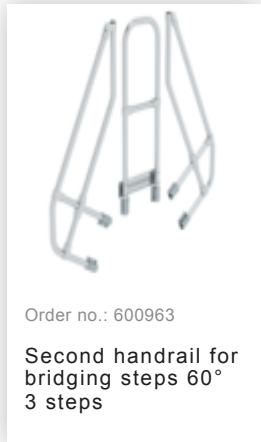

Order no.: 600903

**Bridging steps 60° step
width 600 mm 3 steps**

Accessories for this product

Accessories for the product family

Order no.: 070738
Safety rope for step width 600 mm

Order no.: 070750
Hanging hook for push-fit railing

Order no.: 070735
Safety doors for step width 600 mm

Order no.: 070772
Telescopic safety door for platform width of 600 mm / 800 mm / 1,000 mm

Order no.: 019176
Inventory sticker

Order no.: 019175
Inspection sticker 40 x 40 mm