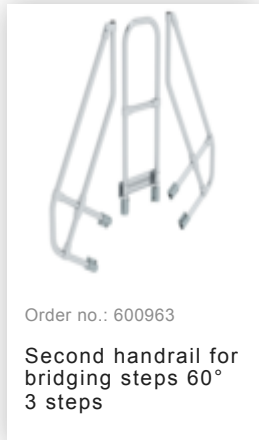

Order no.: 600913

**Bridging steps 60° step  
width 800 mm 3 steps**

### Accessories for the product family

---

Order no.: 070739  
Safety rope for step width 800 mm

Order no.: 070750  
Hanging hook for push-fit railing

Order no.: 070736  
Safety doors for step width 800 mm