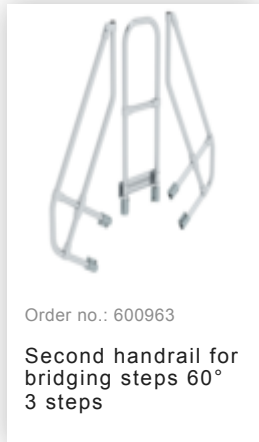

Order no.: 600923

**Bridging steps 60°, step
width 1,000 mm 3 steps**

Accessories for this product

Accessories for the product family

Order no.: 070740

Safety rope for step width 1000 mm

Order no.: 070750

Hanging hook for push-fit railing

Order no.: 070737

Safety doors for step width 1000 mm

Order no.: 070772

Telescopic safety door for platform width of 600 mm / 800 mm / 1,000 mm

Order no.: 019176

Inventory sticker

Order no.: 019175

Inspection sticker 40 x 40 mm