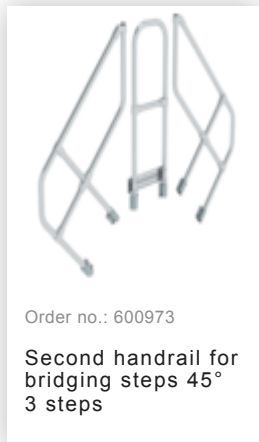

Order no.: 600933

**Bridging steps 45° step
width 600 mm 3 steps**

Accessories for this product

Accessories for the product family

Order no.: 070738
Safety rope for step width 600 mm

Order no.: 070750
Hanging hook for push-fit railing

Order no.: 070735
Safety doors for step width 600 mm

Order no.: 070772
Telescopic safety door for platform width of 600 mm / 800 mm / 1,000 mm

Order no.: 019176
Inventory sticker

Order no.: 019175
Inspection sticker 40 x 40 mm