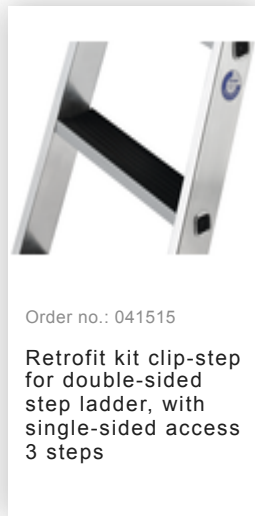

Order no.: 040103

Single-sided stepladder 3 steps

Accessories for this product

Accessories for the product family

Order no.: 019325

Accessory package
"Secure footing
outdoors"

Order no.: 019839

Wall-mounted
ladder holder L

Order no.: 019810

Transport lifting
castor for double-
sided step ladders
Ø 125 mm

Order no.: 019412

Corner strut for
aluminium double-
sided step ladders.

Order no.: 019845

Storage tray for
double-sided step
ladder for ladders
from April 2018
onwards

Order no.: 019219

nivello® foot plate,
electrically
conductive for
depth of side-rail
58 / 73 mm

Order no.: 019213

nivello® foot plate
for gratings 126 x
89 mm
126 x 89 mm

Order no.: 019211

nivello® foot plate
for smooth surfaces
for depth of side-
rail 58 / 73 mm