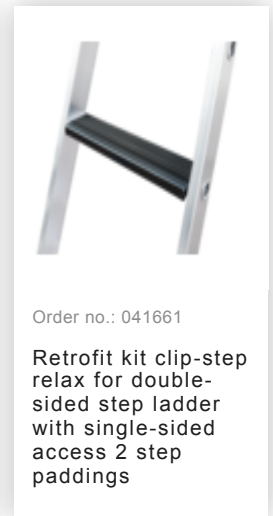

Order no.: 040103

Single-sided stepladder 3 steps

Accessories for this product

Accessories for the product family

Order no.: 019325

Accessory package
"Secure footing
outdoors"

Order no.: 019839

Wall-mounted
ladder holder L

Order no.: 019810

Transport lifting
castor for double-
sided step ladders
Ø 125 mm

Order no.: 019412

Corner strut for
aluminium double-
sided step ladders.

Order no.: 019845

Storage tray for
double-sided step
ladder for ladders
from April 2018
onwards

Order no.: 019219

nivello® foot plate,
electrically
conductive for
depth of side-rail
58 / 73 mm

Order no.: 019213

nivello® foot plate
for gratings 126 x
89 mm
126 x 89 mm

Order no.: 019211

nivello® foot plate
for smooth surfaces
for depth of side-
rail 58 / 73 mm