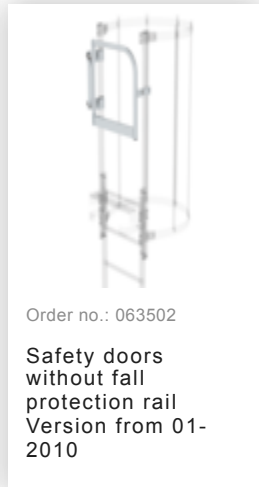

Order no.: 062243

Exit side-rail straight

Bright aluminium

Accessories for the product family

Order no.: 063500

Safety barrier Bare
aluminium

Order no.: 063502

Safety doors
without fall
protection rail
Version from 01-
2010