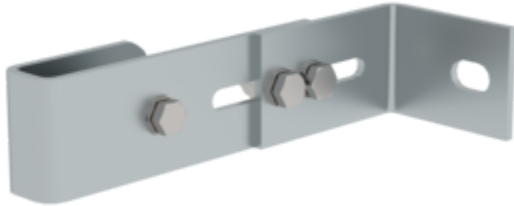

Order no.: 063250

Wall anchor, adjustable,
165–205 mm, galvanised
steel 165–205 hot-
galvanised steel

Accessories for this product