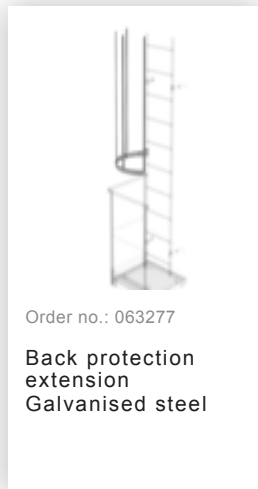

Order no.: 062963

**Back protection hoop
offset design Bright
aluminium**

Accessories for the product family

Order no.: 062235

**Back protection
hoop strut,
3,000mm long
Bright aluminium**

Order no.: 063235

**Back protection
hoop strut,
3,000mm long
Galvanised steel**

Order no.: 068235

**Back protection
hoop strut,
3,000mm long
Stainless steel**

Order no.: 061274

**Safety strut for
offset version
Anodised
aluminium**