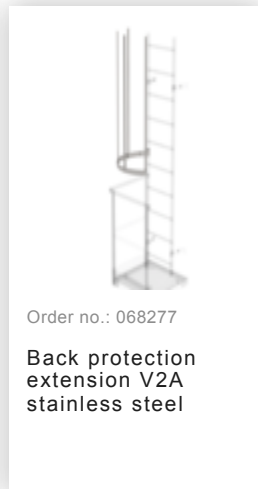

Order no.: 062963

**Back protection hoop
offset design Bright
aluminium**

Accessories for the product family

Order no.: 062235

**Back protection
hoop strut,
3,000mm long
Bright aluminium**

Order no.: 063235

**Back protection
hoop strut,
3,000mm long
Galvanised steel**

Order no.: 068235

**Back protection
hoop strut,
3,000mm long
Stainless steel**

Order no.: 061274

**Safety strut for
offset version
Anodised
aluminium**