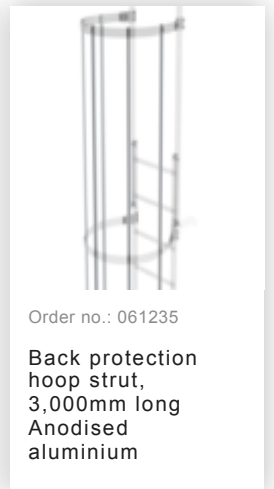

Order no.: 062963

**Back protection hoop
offset design Bright
aluminium**

Accessories for the product family

Order no.: 062235

**Back protection
hoop strut,
3,000mm long
Bright aluminium**

Order no.: 063235

**Back protection
hoop strut,
3,000mm long
Galvanised steel**

Order no.: 068235

**Back protection
hoop strut,
3,000mm long
Stainless steel**

Order no.: 061274

**Safety strut for
offset version
Anodised
aluminium**