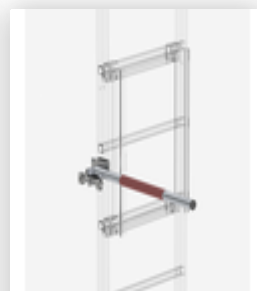

Order no.: 062237

Back protection hoop lateral exit
Natural exit with mounting kit

Order no.: 062277

Back protection extension Bright aluminium

Order no.: 062446

Access guard emergency exit ladder 12 rungs for vertical ladders

Order no.: 063504

Safety barrier for emergency descent ladder Exit on left

Order no.: 063505

Safety barrier for emergency descent ladder Exit on right

Order no.: 063962

Rotating access protection unit Galvanised steel