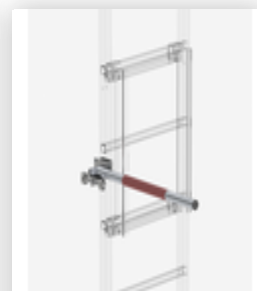

Order no.: 062237

Back protection hoop lateral exit
Natural exit with mounting kit

Order no.: 062277

Back protection extension Bright aluminium

Order no.: 062446

Access guard emergency exit ladder 12 rungs for vertical ladders

Order no.: 063504

Safety barrier for emergency descent ladder Exit on left

Order no.: 063505

Safety barrier for emergency descent ladder Exit on right

Order no.: 063962

Rotating access protection unit Galvanised steel