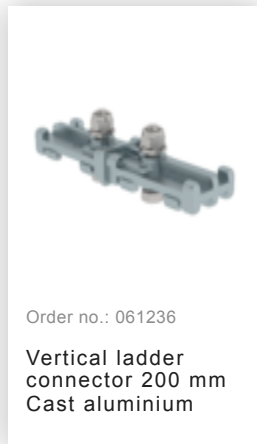

Order no.: 061264

Ladder section anodised  
aluminium 7 rungs  
Anodised aluminium

### Accessories for the product family

Order no.: 068239

Connecting brace  
Stainless steel

Order no.: 061236

Vertical ladder  
connector 200 mm  
Cast aluminium

Order no.: 068236

Vertical ladder  
connector 200 mm  
Edelstahl