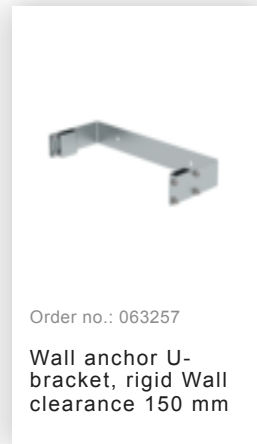

Order no.: 061264

Ladder section anodised  
aluminium 7 rungs  
Anodised aluminium

### Accessories for the product family

Order no.: 068239

Connecting brace  
Stainless steel

Order no.: 061236

Vertical ladder  
connector 200 mm  
Cast aluminium

Order no.: 068236

Vertical ladder  
connector 200 mm  
Edelstahl

Order no.: 063257

Wall anchor U-  
bracket, rigid Wall  
clearance 150 mm

Order no.: 063259

Wall anchor U-  
bracket, rigid Wall  
clearance 200 mm

Order no.: 063263

Wall anchor U-bracket, adjustable, 165–205 mm, galvanised steel  
165–205 mm, galvanised steel

Order no.: 063260

Wall anchor U-bracket, adjustable, 200–275 mm, galvanised steel  
200–275 mm, galvanised steel

Order no.: 063267

Wall anchor U-bracket, adjustable, 275–375mm, galvanised steel

Order no.: 063275