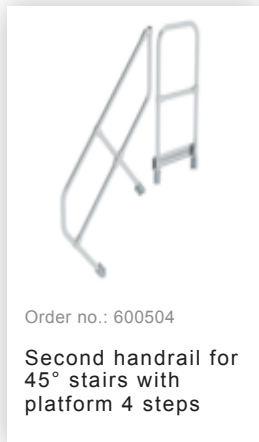

Order no.: 600424

Stairs with 45° platform
step width 600 mm 4
steps Grooved aluminium

Accessories for this product

Accessories for the product family

Order no.: 600100

Triangular console
Step width 600mm

Order no.: 650103

Railing front side
Platform width/step
width 600 mm

Order no.: 690925

Foot bracket for
floor-mounted
installation 1 pcs.

Order no.: 019176

Inventory sticker

Order no.: 019175

Inspection sticker
40 x 40 mm