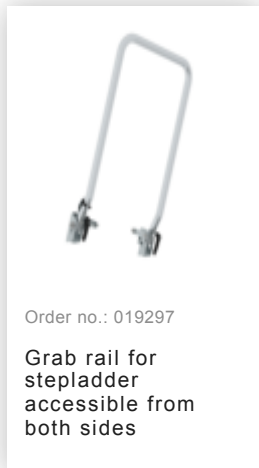

Order no.: 041636

Double-sided stepladder
with clip-step R13 2x3
steps

Accessories for this product

Accessories for the product family

Order no.: 019325

Accessory package
"Secure footing
outdoors"

Order no.: 019841

XL wall-mounted
ladder holder

Order no.: 019810

Transport lifting
castor for double-
sided step ladders
Ø 125 mm

Order no.: 019219

nivello® foot plate,
electrically
conductive for
depth of side-rail
58 / 73 mm

Order no.: 019213

nivello® foot plate
for gratings 126 x
89 mm
126 x 89 mm

Order no.: 019211

nivello® foot plate
for smooth surfaces
for depth of side-
rail 58 / 73 mm

Order no.: 019224

nivello® foot plate,
claw

Order no.: 019216

nivello® inside
shoe, electrically
conductive 73 x 25
mm

Order no.: 019847

Screw-on castors
for 73 mm side-rail

Order no.: 019940

Ground spikes for
ladders with nivello
ladder shoe

Order no.: 019115