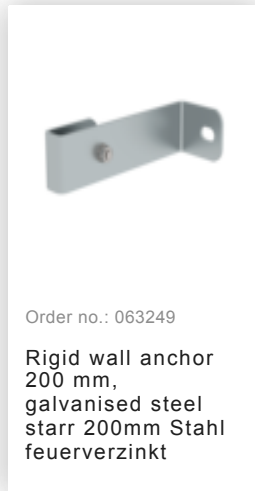

Order no.: 510231

**Multiple-flight vertical
ladder with back
protection (machinery)
bright aluminium 12.12m**

Accessories for the product family

Order no.: 062963

Back protection
hoop offset design
Bright aluminium

Order no.: 063961

Transfer platform
between ladder
sections, Ø 700 mm
Galvanised steel

Order no.: 061236

Vertical ladder
connector 200 mm
Cast aluminium

Order no.: 062274

Safety strut for
offset version
Bright aluminium

Order no.: 068239

Connecting brace
Stainless steel

Order no.: 063257

Wall anchor U-
bracket, rigid Wall
clearance 150 mm

Order no.: 063259

Wall anchor U-
bracket, rigid Wall
clearance 200 mm

Order no.: 063263

Wall anchor U-
bracket, adjustable,
165–205 mm,
galvanised steel
165–205 mm,
galvanised steel

Order no.: 063260

Wall anchor U-
bracket, adjustable,
200–275 mm,
galvanised steel
200–275 mm,
galvanised steel