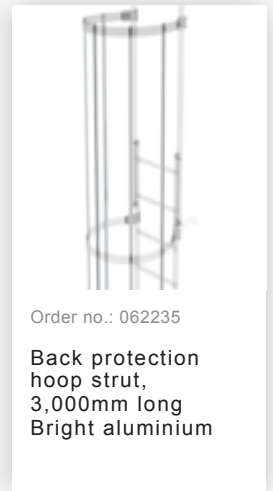

Order no.: 510231

**Multiple-flight vertical
ladder with back
protection (machinery)
bright aluminium 12.12m**

Accessories for the product family

Order no.: 062963

Back protection
hoop offset design
Bright aluminium

Order no.: 063961

Transfer platform
between ladder
sections, Ø 700 mm
Galvanised steel

Order no.: 061236

Vertical ladder
connector 200 mm
Cast aluminium

Order no.: 062274

Safety strut for
offset version
Bright aluminium

Wall anchor U-
bracket, adjustable,
165–205 mm,
galvanised steel
165–205 mm,
galvanised steel

Order no.: 063260

Wall anchor U-
bracket, adjustable,
200–275 mm,
galvanised steel
200–275 mm,
galvanised steel