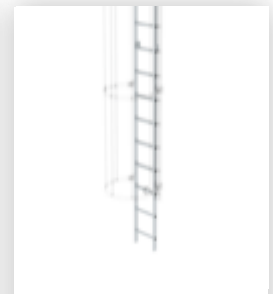

Order no.: 061445

Access protection access ladder