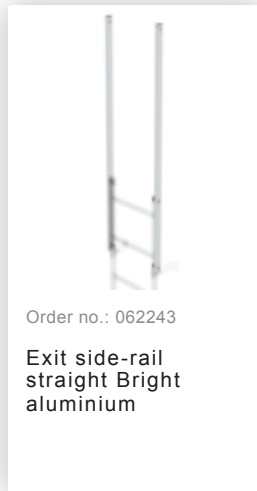

Order no.: 510231

**Multiple-flight vertical
ladder with back
protection (machinery)
bright aluminium 12.12m**

Accessories for the product family

Order no.: 062963

Back protection
hoop offset design
Bright aluminium

Order no.: 063961

Transfer platform
between ladder
sections, Ø 700 mm
Galvanised steel

Order no.: 061236

Vertical ladder
connector 200 mm
Cast aluminium

Order no.: 062274

Safety strut for
offset version
Bright aluminium