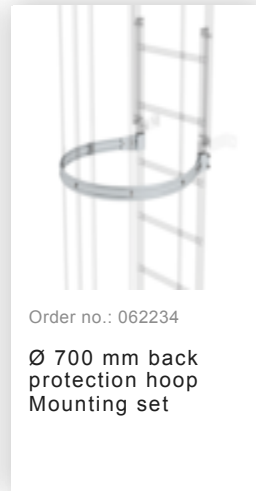

Order no.: 510231

**Multiple-flight vertical
ladder with back
protection (machinery)
bright aluminium 12.12m**

Accessories for the product family

Order no.: 062963

Back protection
hoop offset design
Bright aluminium

Order no.: 063961

Transfer platform
between ladder
sections, Ø 700 mm
Galvanised steel

Order no.: 061236

Vertical ladder
connector 200 mm
Cast aluminium

Order no.: 062274

Safety strut for
offset version
Bright aluminium

Wall anchor U-
bracket, adjustable,
165–205 mm,
galvanised steel
165–205 mm,
galvanised steel

Order no.: 063260

Wall anchor U-
bracket, adjustable,
200–275 mm,
galvanised steel
200–275 mm,
galvanised steel