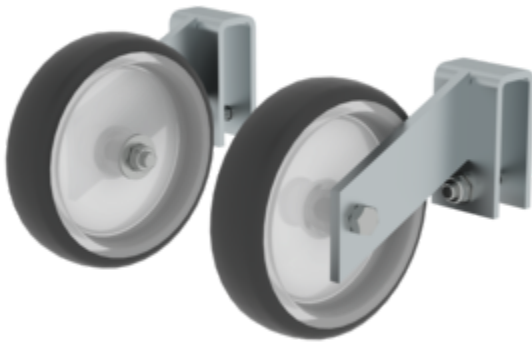

## Lifting castor rigid work platform

### Specification

|  |   |                  |  |                             |
|--|---|------------------|--|-----------------------------|
| Castor diameter<br>125 mm                            | Material<br>Galvanised steel  <br>Plastic | Weight<br>1.5 kg | Transport dimensions<br>255 x 170 x 90 mm,<br>1.5 kg | Product type<br>Accessories |
| Business division<br>MUNK Günzburger<br>Steigtechnik | Order no.<br>050041                       | Price<br>€ 76.00 | Spare part for article no.                           |                             |

#### Scope of supply

- Lifting castors: 2 x