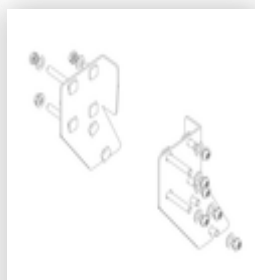

Order no.: 054102

Platform stairs, with
single-sided access, with
spring-loaded castor
corundum coating R13 2
steps

Spare parts

Order no.: 019246

Inside shoe for
platform stairs For
side-rail
dimensions:
57 × 24 mm

Order no.: 800006

Front-side railing,
platform stairs incl.
mounting kit

Order no.: 800007

Side railings incl.
mounting kit

Order no.: 800013

Mounting kit for
platform stairs
complete single-
sided

Order no.: 800015