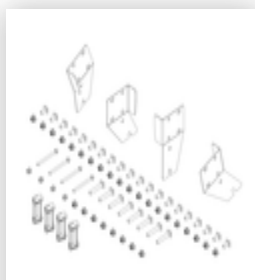

Order no.: 054102

Platform stairs, with
single-sided access, with
spring-loaded castor
corundum coating R13 2
steps

Spare parts

Order no.: 019246

Inside shoe for
platform stairs For
side-rail
dimensions:
57 × 24 mm

Order no.: 800006

Front-side railing,
platform stairs incl.
mounting kit

Order no.: 800007

Side railings incl.
mounting kit

Order no.: 800013

Mounting kit for
platform stairs
complete single-
sided

Order no.: 800015