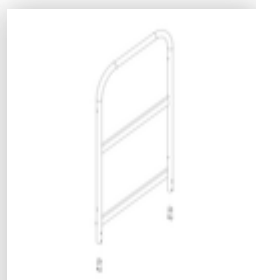

Order no.: 054102

Platform stairs, with
single-sided access, with
spring-loaded castor
corundum coating R13 2
steps

Spare parts

Order no.: 019246

Inside shoe for
platform stairs For
side-rail
dimensions:
57 × 24 mm

Order no.: 800006

Front-side railing,
platform stairs incl.
mounting kit

Order no.: 800007

Side railings incl.
mounting kit

Order no.: 800013

Mounting kit for
platform stairs
complete single-
sided

Order no.: 800015