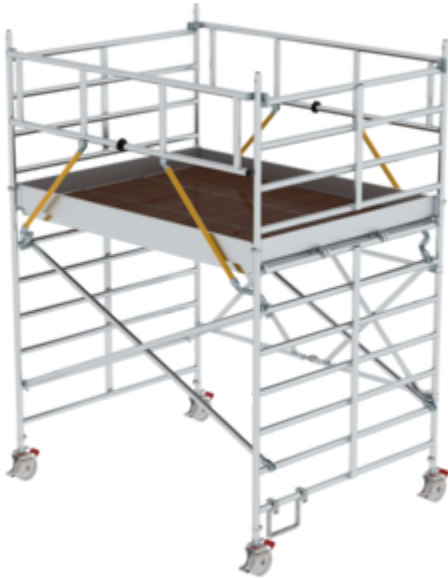

Order no.: 115510

Folding scaffolding SG
with triple platform
Platform height 2.51 m

Spare parts